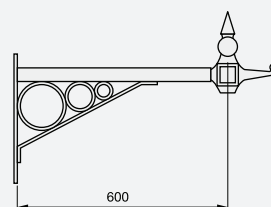

→ Ornate Wall Brackets

Ornate styles (All bracketry available in all 3 styles, other styles made to order)

Simple Ornamental (S)

Newcastle Scroll (N)

Edinburgh Hoop (E)

Newcastle corner mounting bracket C-1689-N

Newcastle wall mounting bracket W-1689-N

Extended ornate wall/corner mounting bracket AW2058

Available as flat wall mount