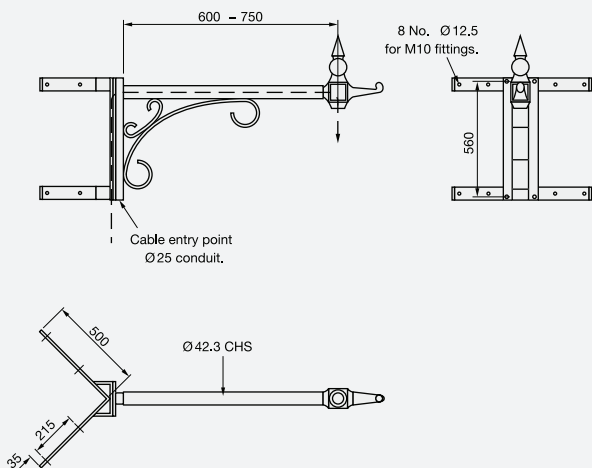

→ Ornate Wall Brackets

Ornate styles (All bracketry available in all 3 styles, other styles made to order)

Simple Ornamental (S)

Newcastle Scroll (N)

Edinburgh Hoop (E)

Newcastle corner mounting bracket C-1689-N

Newcastle wall mounting bracket W-1689-N

Extended ornate wall/corner mounting bracket AW2058

Available as flat wall mount