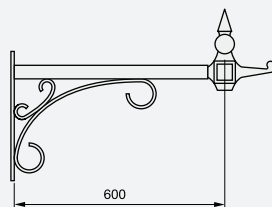

→ Ornate Wall Brackets

Ornate styles (All bracketry available in all 3 styles, other styles made to order)

Simple Ornamental (S)

Newcastle Scroll (N)

Edinburgh Hoop (E)

Newcastle corner mounting bracket C-1689-N

Newcastle wall mounting bracket W-1689-N

Extended ornate wall/corner mounting bracket AW2058

Available as flat wall mount