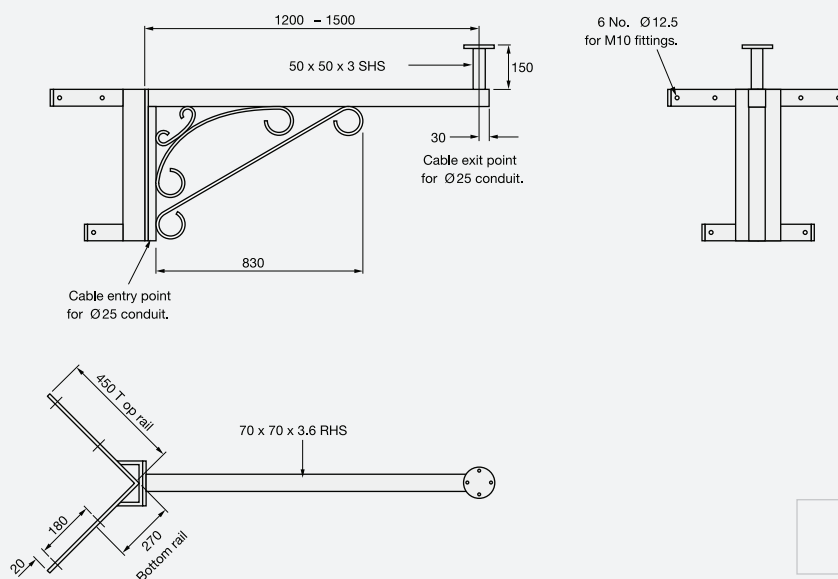

→ Ornate Wall Brackets

Ornate styles (All bracketry available in all 3 styles, other styles made to order)

Simple Ornamental (S)

Newcastle Scroll (N)

Edinburgh Hoop (E)

Newcastle corner mounting bracket C-1689-N

Newcastle wall mounting bracket W-1689-N

Extended ornate wall/corner mounting bracket AW2058

Available as flat wall mount