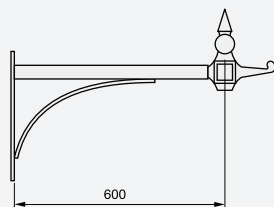

→ Ornate Wall Brackets

Ornate styles (All bracketry available in all 3 styles, other styles made to order)

Simple Ornamental (S)

Newcastle Scroll (N)

Edinburgh Hoop (E)

Newcastle corner mounting bracket C-1689-N

Newcastle wall mounting bracket W-1689-N

Extended ornate wall/corner mounting bracket AW2058

Available as flat wall mount