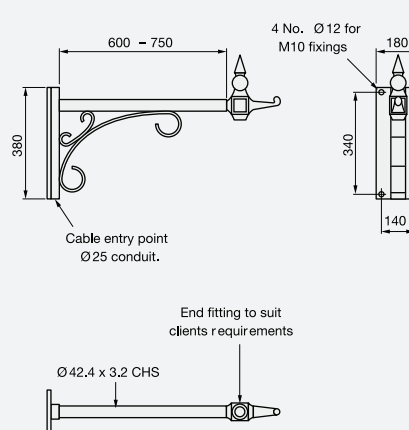

→ Ornate Wall Brackets

Ornate styles (All bracketry available in all 3 styles, other styles made to order)

Simple Ornamental (S)

Newcastle Scroll (N)

Edinburgh Hoop (E)

Newcastle corner mounting bracket C-1689-N

Newcastle wall mounting bracket W-1689-N

Extended ornate wall/corner mounting bracket AW2058

Available as flat wall mount