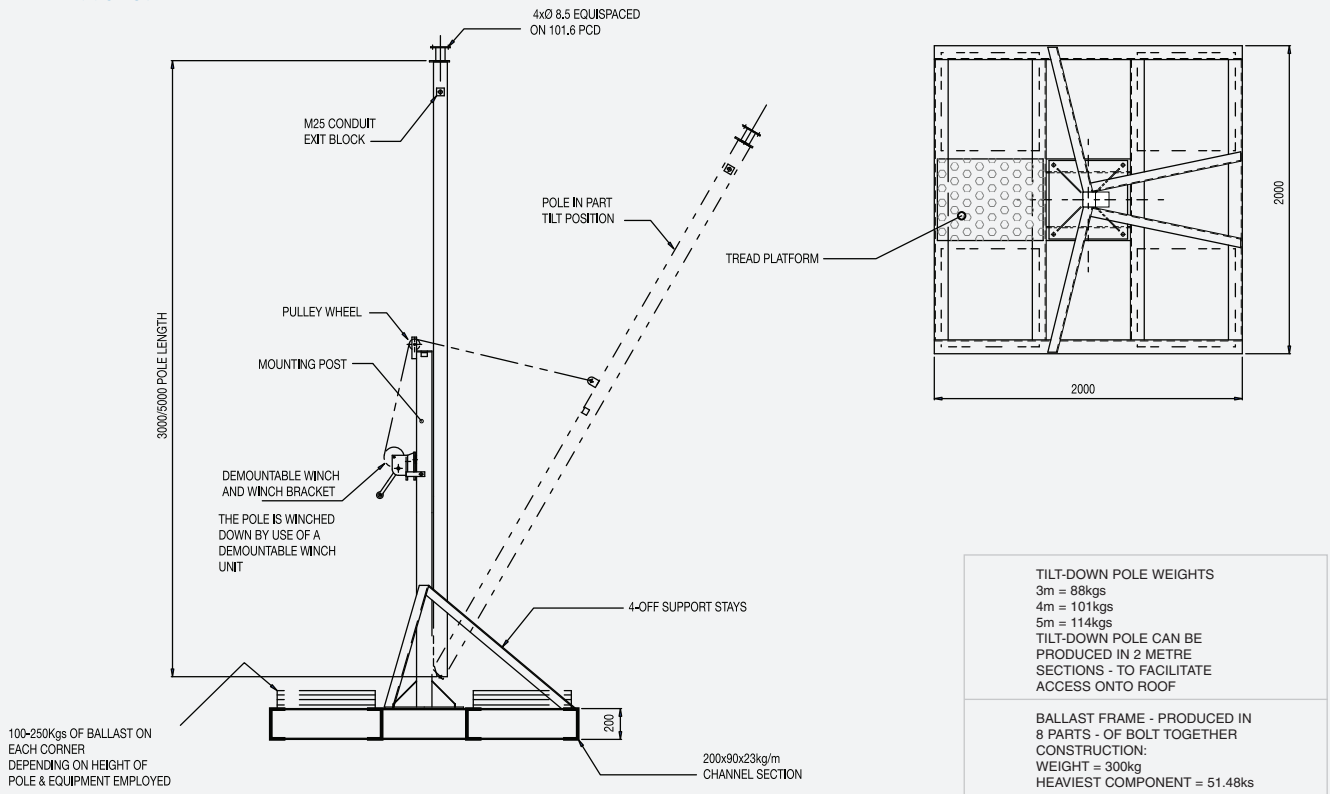

# → Roof Mounted

## Ballasted frame - roof mounted 3/5m tilt-down-column bottom hinged AW3287

## Ballasted frame - roof mounted 4/6m tilt-down-column mid hinged AW3288