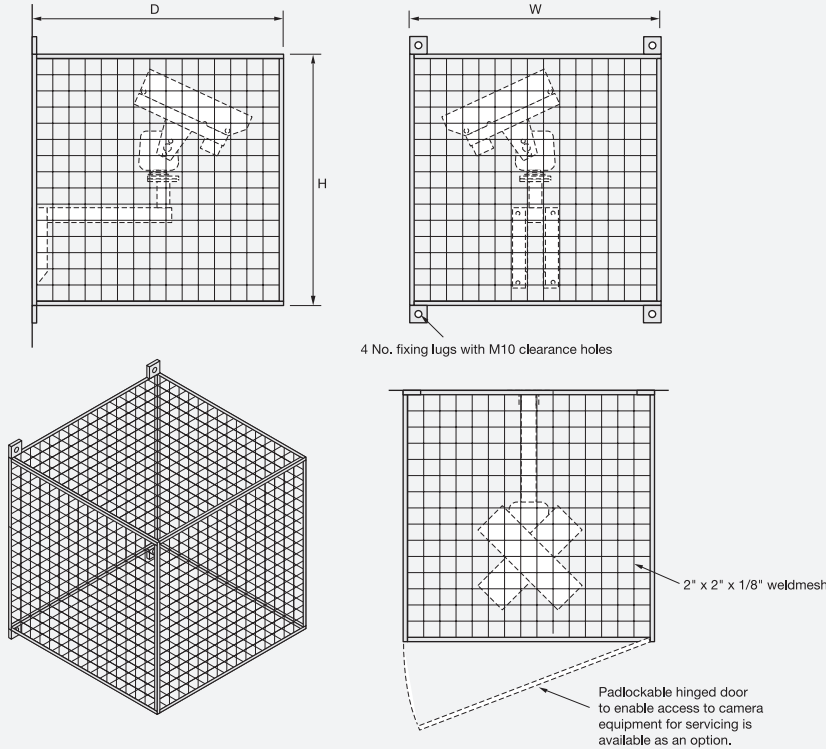

## Flat wall mounted cage

Cages can be painted matt black over galvanizing to reduce I/R reflection.

### Typical Dimensions

	D	H	W
Fixed camera	600	600	600
PTZ Camera	1100	1100	700

Dimensions are typical and can vary to suit application. Please specify.

Cage Type	Part No.
Fixed camera without door	AFC
Fixed camera with door	AFC/D
PTZ camera without door	PAC
PTZ camera with door	PAC/D