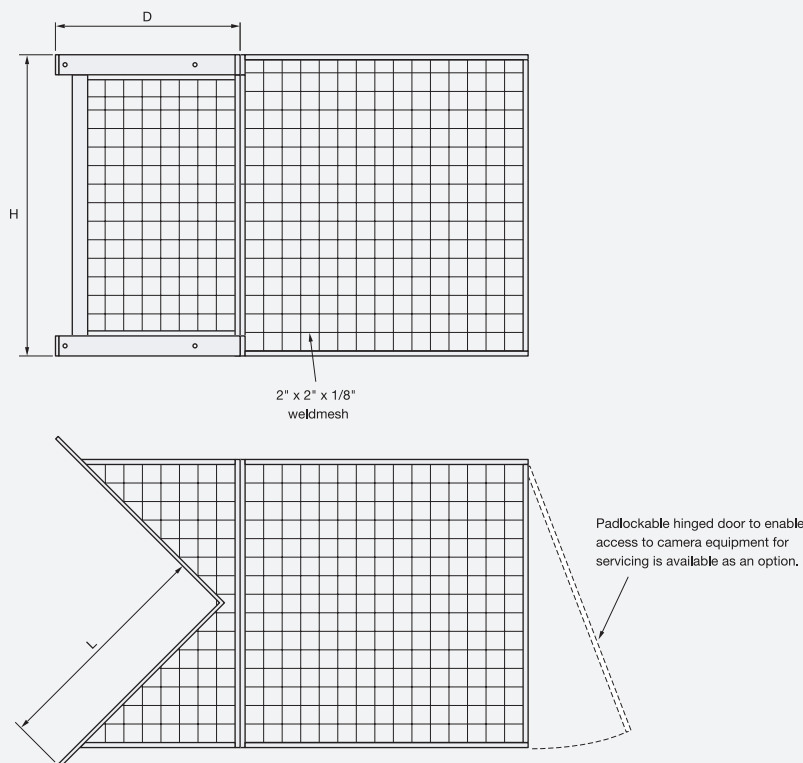

Corner mounted cage

Cages can be painted matt black over galvanizing to reduce I/R reflection.

Typical Dimensions

	L	D	H
Fixed camera	600	420	600
PTZ Camera	650	500	1100

Dimensions are typical and can vary to suit application. Please specify.

Cage Type	Part No.
Fixed camera without door	C - AFC
Fixed camera with door	C - AFC/D
PTZ camera without door	C - PAC
PTZ camera with door	C - PAC/D