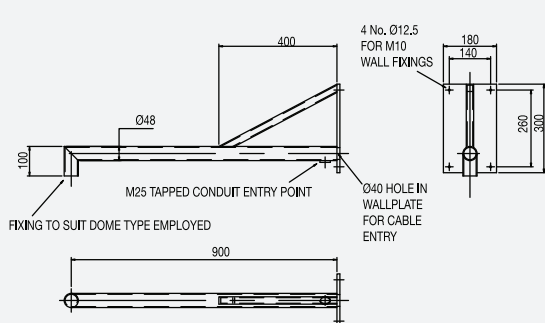

→ Wall Mounted Dome Brackets

Flat Wall mount W-1699/H

Corner mount C-1699/H

Flat Wall mount W-1699/F

Corner mount C-1699/F

Wall mount standard WBI-D

Corner mount standard CBI-D

Wall mount standard WB2-900-D

Corner mount standard CB2-900-D