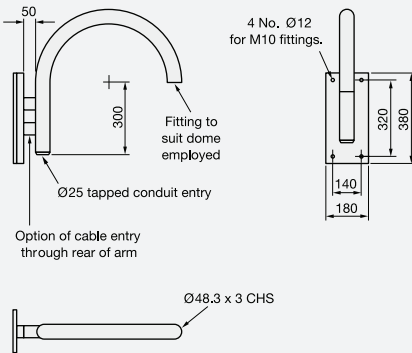

→ Wall Mounted Dome Brackets

Flat Wall mount W-1699/H

Corner mount C-1699/H

Flat Wall mount W-1699/F

Corner mount C-1699/F

Wall mount standard WBI-D

Corner mount standard CBI-D

Wall mount standard WB2-900-D

Corner mount standard CB2-900-D