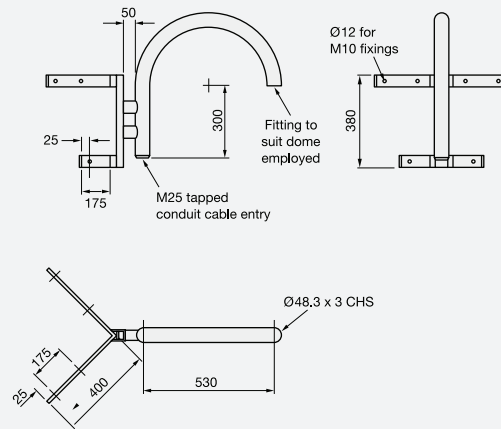

→ Wall Mounted Dome Brackets

Flat Wall mount W-1699/H

Corner mount C-1699/H

Flat Wall mount W-1699/F

Corner mount C-1699/F

Wall mount standard WBI-D

Corner mount standard CBI-D

Wall mount standard WB2-900-D

Corner mount standard CB2-900-D