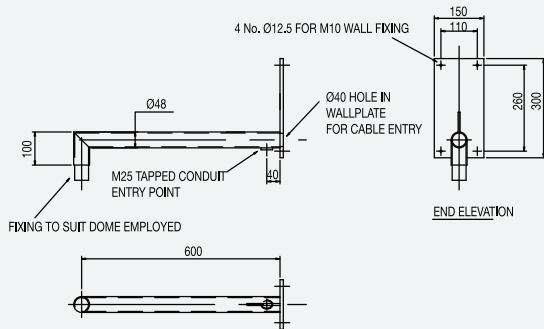

→ Wall Mounted Dome Brackets

Flat Wall mount W-1699/H

Corner mount C-1699/H

Flat Wall mount W-1699/F

Corner mount C-1699/F

Wall mount standard WBI-D

Corner mount standard CBI-D

Wall mount standard WB2-900-D

Corner mount standard CB2-900-D