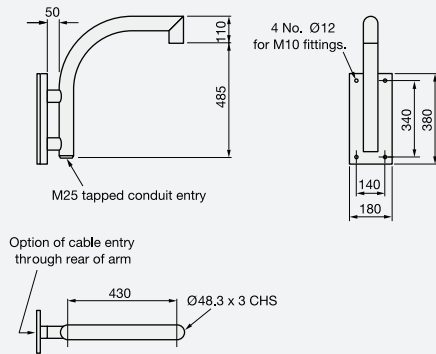

→ Wall Mounted Dome Brackets

Flat Wall mount W-1699/H

Corner mount C-1699/H

Flat Wall mount W-1699/F

Corner mount C-1699/F

Wall mount standard WBI-D

Corner mount standard CBI-D

Wall mount standard WB2-900-D

Corner mount standard CB2-900-D