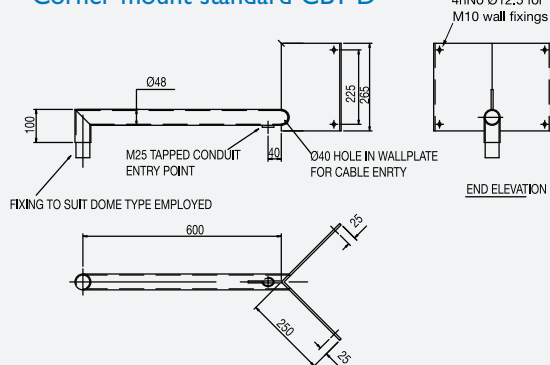

→ Wall Mounted Dome Brackets

Flat Wall mount W-1699/H

Corner mount C-1699/H

Flat Wall mount W-1699/F

Corner mount C-1699/F

Wall mount standard WBI-D

Corner mount standard CBI-D

Wall mount standard WB2-900-D

Corner mount standard CB2-900-D