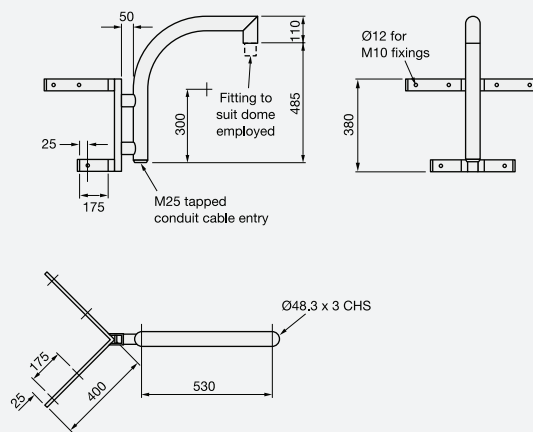

→ Wall Mounted Dome Brackets

Flat Wall mount W-1699/H

Corner mount C-1699/H

Flat Wall mount W-1699/F

Corner mount C-1699/F

Wall mount standard WBI-D

Corner mount standard CBI-D

Wall mount standard WB2-900-D

Corner mount standard CB2-900-D