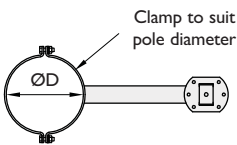

→ Pole & Tower Accessories

Adjustable Pole Mounting Brackets

APB-SF

Heavy 16mm stainless steel strapping grade 304

APB-SPT

Load capacities PMB/APB

	PTS-I	HAS-I
For Fixed	10 Kgs	20 Kgs
For PTZ	25 Kgs	

Part No.	Housing Type	Pole Diameter
● APB 150 SF	Single fixed	75-150
● APB 150 TF	Twin fixed	75-150
● APB 150 SPT	Single PTZ	75-150
● APB 150 TPT	Twin PTZ	75-150
● APB 250 SF	Single fixed	150-250
● APB 250 TF	Twin fixed	150-250
● APB 250 SPT	Single PTZ	150-250
● APB 250 TPT	Twin PTZ	150-250

● Stock items

- Stainless steel strapping has a 1 tonne breaking strain
- Can also be produced for AWI699/H & AWI699/F swan necks

Pole Mounting Camera Brackets

PMB-SF

PMB-SPT

Part No.	Housing Type	Pole Diameter
● PMB (Ø*) SF	Single fixed	To be specified
● PMB (Ø*) TF	Twin fixed	To be specified
● PMB (Ø*) SPT	Single PTZ	To be specified
● PMB (Ø*) TPT	Twin PTZ	To be specified

* Followed by pole diameter

Other configurations and end fittings available on request

● Stock items for diameters 139, 168 & 219

- We can produce pole mounting brackets to suit any camera type or application