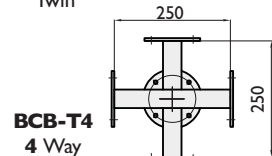

* Followed by pole diameter

Other configurations and end fittings available on request

● Stock items for diameters 139, 168 & 219

- We can produce pole mounting brackets to suit any camera type or application

Twin Mounting Brackets

Triple Mounting Brackets

Quad Brackets

Bullet Camera Brackets

BCB-T

Single Bracket

Twin Bracket

Examples of camera mount plates

Mounting Options

BCB-T1
Single

BCB-T2
Twin

BCB-T3
3 Way

BCB-T4
4 Way

All brackets for camera mounting have a Ø127 mounting plate with 8 no Ø8.5 equi - spaced on 101.6 PCD