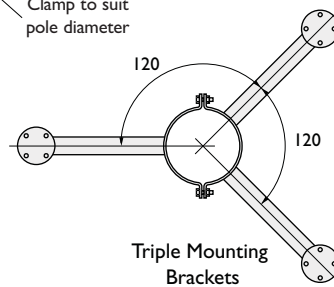

● Stock items

- Stainless steel strapping has a 1 tonne breaking strain
- Can also be produced for AWI699/H & AWI699/F swan necks

Pole Mounting Camera Brackets

PMB-SF

PMB-SPT

Part No.	Housing Type	Pole Diameter
● PMB (Ø*) SF	Single fixed	To be specified
● PMB (Ø*) TF	Twin fixed	To be specified
● PMB (Ø*) SPT	Single PTZ	To be specified
● PMB (Ø*) TPT	Twin PTZ	To be specified

* Followed by pole diameter

Other configurations and end fittings available on request

● Stock items for diameters 139, 168 & 219

- We can produce pole mounting brackets to suit any camera type or application

Twin Mounting Brackets

Triple Mounting Brackets

Quad Brackets

Bullet Camera Brackets

BCB-T

Single Bracket

Twin Bracket

Examples of camera mount plates