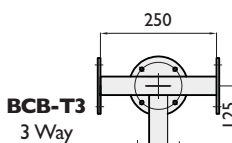

* Followed by pole diameter

Other configurations and end fittings available on request

● Stock items for diameters 139, 168 & 219

- We can produce pole mounting brackets to suit any camera type or application

Twin Mounting Brackets

Triple Mounting Brackets

Quad Brackets

Bullet Camera Brackets

BCB-T

Single Bracket

Twin Bracket

Examples of camera mount plates

Mounting Options

BCB-T1
Single

BCB-T2
Twin

BCB-T3
3 Way

BCB-T4
4 Way

All brackets for camera mounting have a Ø127 mounting plate with 8 no Ø8.5 equi - spaced on 101.6 PCD