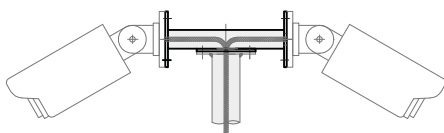

* Followed by pole diameter

Other configurations and end fittings available on request

● Stock items for diameters 139, 168 & 219

- We can produce pole mounting brackets to suit any camera type or application

Twin Mounting Brackets

Triple Mounting Brackets

Quad Brackets

Bullet Camera Brackets

BCB-T

Single Bracket

Twin Bracket

Examples of camera mount plates