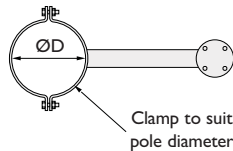

→ Pole & Tower Accessories

Adjustable Pole Mounting Brackets

APB-SF

Heavy 16mm stainless steel strapping grade 304

APB-SPT

Load capacities PMB/APB

	PTS-I	HAS-I
For Fixed	10 Kgs	20 Kgs
For PTZ	25 Kgs	

Part No.	Housing Type	Pole Diameter
● APB 150 SF	Single fixed	75-150
● APB 150 TF	Twin fixed	75-150
● APB 150 SPT	Single PTZ	75-150
● APB 150 TPT	Twin PTZ	75-150
● APB 250 SF	Single fixed	150-250
● APB 250 TF	Twin fixed	150-250
● APB 250 SPT	Single PTZ	150-250
● APB 250 TPT	Twin PTZ	150-250

● Stock items

- Stainless steel strapping has a 1 tonne breaking strain
- Can also be produced for AWI699/H & AWI699/F swan necks

Pole Mounting Camera Brackets

PMB-SF

PMB-SPT

Part No.	Housing Type	Pole Diameter
● PMB (Ø*) SF	Single fixed	To be specified
● PMB (Ø*) TF	Twin fixed	To be specified
● PMB (Ø*) SPT	Single PTZ	To be specified
● PMB (Ø*) TPT	Twin PTZ	To be specified

* Followed by pole diameter

Other configurations and end fittings available on request

● Stock items for diameters 139, 168 & 219

- We can produce pole mounting brackets to suit any camera type or application