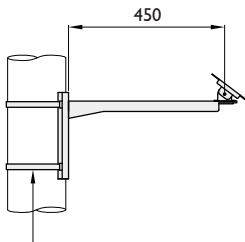

→ Pole & Tower Accessories

Adjustable Pole Mounting Brackets

APB-SF

Heavy 16mm stainless steel strapping grade 304

APB-SPT

Load capacities PMB/APB

	PTS-I	HAS-I
For Fixed	10 Kgs	20 Kgs
For PTZ	25 Kgs	

Part No.	Housing Type	Pole Diameter
● APB 150 SF	Single fixed	75-150
● APB 150 TF	Twin fixed	75-150
● APB 150 SPT	Single PTZ	75-150
● APB 150 TPT	Twin PTZ	75-150
● APB 250 SF	Single fixed	150-250
● APB 250 TF	Twin fixed	150-250
● APB 250 SPT	Single PTZ	150-250
● APB 250 TPT	Twin PTZ	150-250

● Stock items

- Stainless steel strapping has a 1 tonne breaking strain
- Can also be produced for AWI699/H & AWI699/F swan necks

Pole Mounting Camera Brackets

PMB-SF

PMB-SPT

Part No.	Housing Type	Pole Diameter
● PMB (Ø*) SF	Single fixed	To be specified
● PMB (Ø*) TF	Twin fixed	To be specified
● PMB (Ø*) SPT	Single PTZ	To be specified
● PMB (Ø*) TPT	Twin PTZ	To be specified

* Followed by pole diameter

Other configurations and end fittings available on request

● Stock items for diameters 139, 168 & 219

- We can produce pole mounting brackets to suit any camera type or application

Mounting Options

BCB-T1
Single

BCB-T2
Twin

BCB-T3
3 Way

BCB-T4
4 Way

All brackets for camera mounting have a Ø127 mounting plate with 8 no Ø8.5 equi - spaced on 101.6 PCD