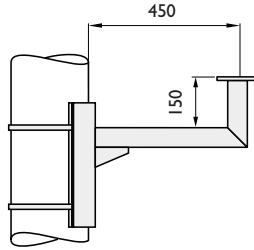

→ Pole & Tower Accessories

Adjustable Pole Mounting Brackets

APB-SF

Heavy 16mm stainless steel strapping grade 304

APB-SPT

Load capacities PMB/APB

	PTS-I	HAS-I
For Fixed	10 Kgs	20 Kgs
For PTZ	25 Kgs	

Part No.	Housing Type	Pole Diameter
● APB 150 SF	Single fixed	75-150
● APB 150 TF	Twin fixed	75-150
● APB 150 SPT	Single PTZ	75-150
● APB 150 TPT	Twin PTZ	75-150
● APB 250 SF	Single fixed	150-250
● APB 250 TF	Twin fixed	150-250
● APB 250 SPT	Single PTZ	150-250
● APB 250 TPT	Twin PTZ	150-250

● Stock items

- Stainless steel strapping has a 1 tonne breaking strain
- Can also be produced for AWI699/H & AWI699/F swan necks

Pole Mounting Camera Brackets

PMB-SF

PMB-SPT

Part No.	Housing Type	Pole Diameter
● PMB (Ø*) SF	Single fixed	To be specified
● PMB (Ø*) TF	Twin fixed	To be specified
● PMB (Ø*) SPT	Single PTZ	To be specified
● PMB (Ø*) TPT	Twin PTZ	To be specified

* Followed by pole diameter

Other configurations and end fittings available on request

● Stock items for diameters 139, 168 & 219

- We can produce pole mounting brackets to suit any camera type or application

Mounting Options

BCB-T1
Single

BCB-T2
Twin

BCB-T3
3 Way

BCB-T4
4 Way

All brackets for camera mounting have a Ø127 mounting plate with 8 no Ø8.5 equi - spaced on 101.6 PCD