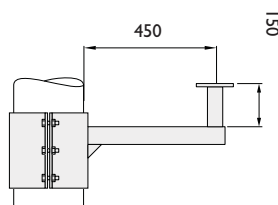

→ Pole & Tower Accessories

Adjustable Pole Mounting Brackets

APB-SF

Heavy 16mm stainless steel strapping grade 304

APB-SPT

Load capacities PMB/APB

	PTS-I	HAS-I
For Fixed	10 Kgs	20 Kgs
For PTZ	25 Kgs	

Part No.	Housing Type	Pole Diameter
● APB 150 SF	Single fixed	75-150
● APB 150 TF	Twin fixed	75-150
● APB 150 SPT	Single PTZ	75-150
● APB 150 TPT	Twin PTZ	75-150
● APB 250 SF	Single fixed	150-250
● APB 250 TF	Twin fixed	150-250
● APB 250 SPT	Single PTZ	150-250
● APB 250 TPT	Twin PTZ	150-250

● Stock items

- Stainless steel strapping has a 1 tonne breaking strain
- Can also be produced for AWI699/H & AWI699/F swan necks

Pole Mounting Camera Brackets

PMB-SF

PMB-SPT

Part No.	Housing Type	Pole Diameter
● PMB (Ø*) SF	Single fixed	To be specified
● PMB (Ø*) TF	Twin fixed	To be specified
● PMB (Ø*) SPT	Single PTZ	To be specified
● PMB (Ø*) TPT	Twin PTZ	To be specified

* Followed by pole diameter

Other configurations and end fittings available on request

● Stock items for diameters 139, 168 & 219

- We can produce pole mounting brackets to suit any camera type or application