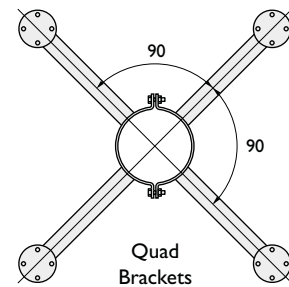

* Followed by pole diameter

Other configurations and end fittings available on request

● Stock items for diameters 139, 168 & 219

- We can produce pole mounting brackets to suit any camera type or application

Twin Mounting Brackets

Triple Mounting Brackets

Quad Brackets

Bullet Camera Brackets

BCB-T

Single Bracket

Twin Bracket

Examples of camera mount plates