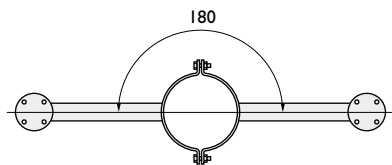

→ Pole & Tower Accessories

Adjustable Pole Mounting Brackets

APB-SF

Heavy 16mm stainless steel strapping grade 304

APB-SPT

Load capacities PMB/APB

	PTS-I	HAS-I
For Fixed	10 Kgs	20 Kgs
For PTZ	25 Kgs	

Part No.	Housing Type	Pole Diameter
● APB 150 SF	Single fixed	75-150
● APB 150 TF	Twin fixed	75-150
● APB 150 SPT	Single PTZ	75-150
● APB 150 TPT	Twin PTZ	75-150
● APB 250 SF	Single fixed	150-250
● APB 250 TF	Twin fixed	150-250
● APB 250 SPT	Single PTZ	150-250
● APB 250 TPT	Twin PTZ	150-250

● Stock items

- Stainless steel strapping has a 1 tonne breaking strain
- Can also be produced for AWI699/H & AWI699/F swan necks

Pole Mounting Camera Brackets

PMB-SF

PMB-SPT

Part No.	Housing Type	Pole Diameter
● PMB (Ø*) SF	Single fixed	To be specified
● PMB (Ø*) TF	Twin fixed	To be specified
● PMB (Ø*) SPT	Single PTZ	To be specified
● PMB (Ø*) TPT	Twin PTZ	To be specified

* Followed by pole diameter

Other configurations and end fittings available on request

● Stock items for diameters 139, 168 & 219

- We can produce pole mounting brackets to suit any camera type or application