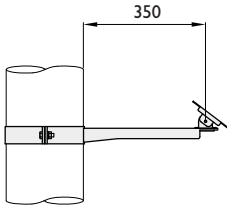

→ Pole & Tower Accessories

Adjustable Pole Mounting Brackets

APB-SF

Heavy 16mm stainless steel strapping grade 304

APB-SPT

Load capacities PMB/APB

	PTS-I	HAS-I
For Fixed	10 Kgs	20 Kgs
For PTZ	25 Kgs	

Part No.	Housing Type	Pole Diameter
● APB 150 SF	Single fixed	75-150
● APB 150 TF	Twin fixed	75-150
● APB 150 SPT	Single PTZ	75-150
● APB 150 TPT	Twin PTZ	75-150
● APB 250 SF	Single fixed	150-250
● APB 250 TF	Twin fixed	150-250
● APB 250 SPT	Single PTZ	150-250
● APB 250 TPT	Twin PTZ	150-250

● Stock items

- Stainless steel strapping has a 1 tonne breaking strain
- Can also be produced for AWI699/H & AWI699/F swan necks

Pole Mounting Camera Brackets

PMB-SF

PMB-SPT

Part No.	Housing Type	Pole Diameter
● PMB (Ø*) SF	Single fixed	To be specified
● PMB (Ø*) TF	Twin fixed	To be specified
● PMB (Ø*) SPT	Single PTZ	To be specified
● PMB (Ø*) TPT	Twin PTZ	To be specified

* Followed by pole diameter

Other configurations and end fittings available on request

● Stock items for diameters 139, 168 & 219

- We can produce pole mounting brackets to suit any camera type or application