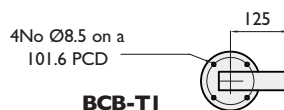

Mounting Options

BCB-T1
Single