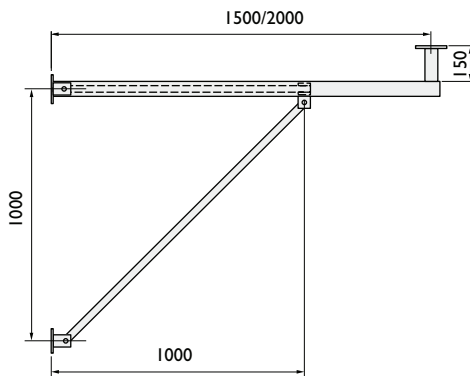

## Flat Wall Mounting Brackets

● Stock items

- **WB1**  
Standard wall bracket

- **WB2**  
Heavy duty wall bracket

**Load capacities**  
**WB1** Load capacity 25kgs  
**WB2** Max load capacity 40kgs

- **WB2-900**  
Extended wall bracket

- **WB1-F**  
Fixed camera wall bracket

**Load capacities**  
**WB2-900** Max load capacity 25kgs  
**WB1-F** Load capacity **PTS-I** 10kgs  
**HAS-I** 20kgs

- **AW1705**  
Extended wall bracket

**Load capacity 25kgs**

Outreach	Part No.
1500 mm	● <b>AW1705/1.5</b>
2000 mm	<b>AW1705/2</b>

● Stock items

- Other outreach sizes made to order
- Also available for dome mounting

All brackets for camera mounting have a Ø127 mounting plate with Ø8.5 holes equi - spaced on 101.6 PCD