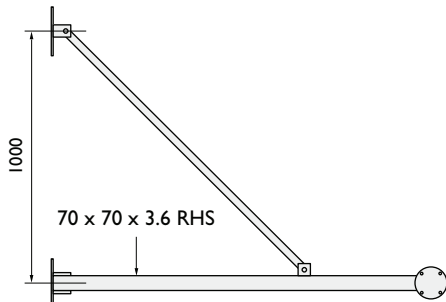

## Flat Wall Mounting Brackets

● Stock items

- **WB1**  
Standard wall bracket

- **WB2**  
Heavy duty wall bracket

**Load capacities**  
**WB1** Load capacity 25kgs  
**WB2** Max load capacity 40kgs

- **WB2-900**  
Extended wall bracket

- **WB1-F**  
Fixed camera wall bracket

**Load capacities**  
**WB2-900** Max load capacity 25kgs  
**WB1-F** Load capacity **PTS-I** 10kgs  
**HAS-I** 20kgs

- **AW1705**  
Extended wall bracket

**Load capacity 25kgs**

Outreach	Part No.
1500 mm	● <b>AW1705/1.5</b>
2000 mm	<b>AW1705/2</b>

● Stock items

- Other outreach sizes made to order
- Also available for dome mounting

All brackets for camera mounting have a Ø127 mounting plate with Ø8.5 holes equi - spaced on 101.6 PCD