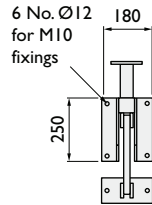

## Flat Wall Mounting Brackets

● Stock items

- **WB1**  
Standard wall bracket

- **WB2**  
Heavy duty wall bracket

**Load capacities**  
**WB1** Load capacity 25kgs  
**WB2** Max load capacity 40kgs

- **WB2-900**  
Extended wall bracket

- **WB1-F**  
Fixed camera wall bracket

**Load capacities**  
**WB2-900** Max load capacity 25kgs  
**WB1-F** Load capacity **PTS-I** 10kgs  
**HAS-I** 20kgs

- **AW1705**  
Extended wall bracket

**Load capacity 25kgs**

Outreach	Part No.
1500 mm	● <b>AW1705/1.5</b>
2000 mm	<b>AW1705/2</b>

● Stock items

- Other outreach sizes made to order
- Also available for dome mounting

All brackets for camera mounting have a Ø127 mounting plate with Ø8.5 holes equi - spaced on 101.6 PCD