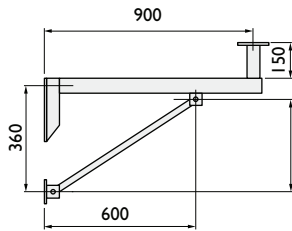

## Flat Wall Mounting Brackets

● Stock items

- **WB1**  
Standard wall bracket

- **WB2**  
Heavy duty wall bracket

**Load capacities**  
**WB1** Load capacity 25kgs  
**WB2** Max load capacity 40kgs

- **WB2-900**  
Extended wall bracket

- **WB1-F**  
Fixed camera wall bracket

**Load capacities**  
**WB2-900** Max load capacity 25kgs  
**WB1-F** Load capacity **PTS-I** 10kgs  
**HAS-I** 20kgs

- **AW1705**  
Extended wall bracket

**Load capacity 25kgs**

Outreach	Part No.
1500 mm	● <b>AW1705/1.5</b>
2000 mm	<b>AW1705/2</b>

● Stock items

- Other outreach sizes made to order
- Also available for dome mounting

All brackets for camera mounting have a Ø127 mounting plate with Ø8.5 holes equi - spaced on 101.6 PCD