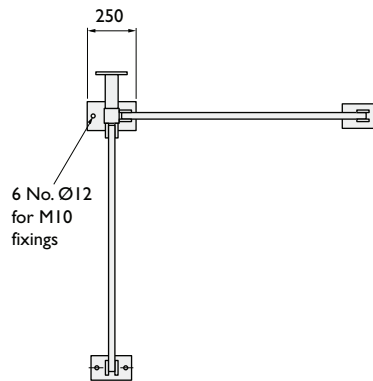

## Flat Wall Mounting Brackets

● Stock items

- **WB1**  
Standard wall bracket

- **WB2**  
Heavy duty wall bracket

**Load capacities**  
**WB1** Load capacity 25kgs  
**WB2** Max load capacity 40kgs

- **WB2-900**  
Extended wall bracket

- **WB1-F**  
Fixed camera wall bracket

**Load capacities**  
**WB2-900** Max load capacity 25kgs  
**WB1-F** Load capacity **PTS-I** 10kgs  
**HAS-I** 20kgs

- **AW1705**  
Extended wall bracket

**Load capacity 25kgs**

Outreach	Part No.
1500 mm	● <b>AW1705/1.5</b>
2000 mm	<b>AW1705/2</b>

● Stock items

- Other outreach sizes made to order
- Also available for dome mounting

All brackets for camera mounting have a Ø127 mounting plate with Ø8.5 holes equi - spaced on 101.6 PCD