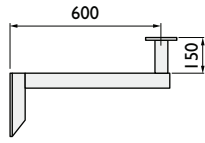

## Flat Wall Mounting Brackets

● Stock items

- **WB1**  
Standard wall bracket

- **WB2**  
Heavy duty wall bracket

**Load capacities**  
**WB1** Load capacity 25kgs  
**WB2** Max load capacity 40kgs

- **WB2-900**  
Extended wall bracket

Outreach	Part No.
1500 mm	● <b>AW1705/1.5</b>
2000 mm	<b>AW1705/2</b>

● Stock items

- Other outreach sizes made to order
- Also available for dome mounting

All brackets for camera mounting have a Ø127 mounting plate with Ø8.5 holes equi - spaced on 101.6 PCD