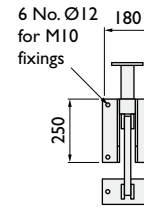

## Flat Wall Mounting Brackets

● Stock items

- **WB1**  
Standard wall bracket

- **WB2**  
Heavy duty wall bracket

**Load capacities**  
**WB1** Load capacity 25kgs  
**WB2** Max load capacity 40kgs

- **WB2-900**  
Extended wall bracket

- **WB1-F**  
Fixed camera wall bracket

**Load capacities**  
**WB2-900** Max load capacity 25kgs  
**WB1-F** Load capacity **PTS-I** 10kgs  
**HAS-I** 20kgs

- **AW1705**  
Extended wall bracket

**Load capacity 25kgs**

Outreach	Part No.
1500 mm	● <b>AW1705/1.5</b>
2000 mm	<b>AW1705/2</b>

● Stock items

- Other outreach sizes made to order
- Also available for dome mounting

All brackets for camera mounting have a Ø127 mounting plate with Ø8.5 holes equi - spaced on 101.6 PCD