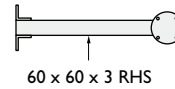

## Flat Wall Mounting Brackets

● Stock items

- **WB1**  
Standard wall bracket

- **WB2**  
Heavy duty wall bracket

**Load capacities**  
**WB1** Load capacity 25kgs  
**WB2** Max load capacity 40kgs

- **WB2-900**  
Extended wall bracket

Outreach	Part No.
1500 mm	● <b>AW1705/1.5</b>
2000 mm	<b>AW1705/2</b>

● Stock items

- Other outreach sizes made to order
- Also available for dome mounting

All brackets for camera mounting have a Ø127 mounting plate with Ø8.5 holes equi - spaced on 101.6 PCD