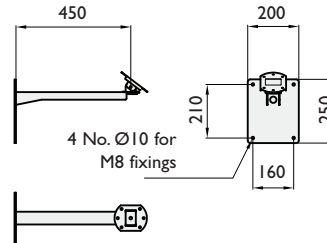

## Flat Wall Mounting Brackets

● Stock items

- **WB1**  
Standard wall bracket

- **WB2**  
Heavy duty wall bracket

**Load capacities**  
**WB1** Load capacity 25kgs  
**WB2** Max load capacity 40kgs

- **WB2-900**  
Extended wall bracket

- **WB1-F**  
Fixed camera wall bracket

**Load capacities**  
**WB2-900** Max load capacity 25kgs  
**WB1-F** Load capacity **PTS-I** 10kgs  
**HAS-I** 20kgs

- **AW1705**  
Extended wall bracket

**Load capacity 25kgs**

Outreach	Part No.
1500 mm	● <b>AW1705/1.5</b>
2000 mm	<b>AW1705/2</b>

● Stock items

- Other outreach sizes made to order
- Also available for dome mounting

All brackets for camera mounting have a Ø127 mounting plate with Ø8.5 holes equi - spaced on 101.6 PCD