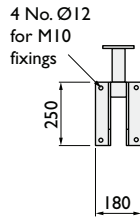

## Flat Wall Mounting Brackets

● Stock items

- **WB1**  
Standard wall bracket

- **WB2**  
Heavy duty wall bracket

**Load capacities**  
**WB1** Load capacity 25kgs  
**WB2** Max load capacity 40kgs

- **WB2-900**  
Extended wall bracket

- **WB1-F**  
Fixed camera wall bracket

**Load capacities**  
**WB2-900** Max load capacity 25kgs  
**WB1-F** Load capacity **PTS-I** 10kgs  
**HAS-I** 20kgs

- **AW1705**  
Extended wall bracket

**Load capacity 25kgs**

Outreach	Part No.
1500 mm	● <b>AW1705/1.5</b>
2000 mm	<b>AW1705/2</b>

● Stock items

- Other outreach sizes made to order
- Also available for dome mounting

All brackets for camera mounting have a Ø127 mounting plate with Ø8.5 holes equi - spaced on 101.6 PCD