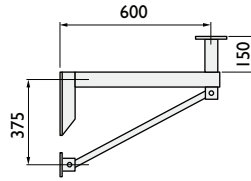

## Flat Wall Mounting Brackets

● Stock items

- **WB1**  
Standard wall bracket

- **WB2**  
Heavy duty wall bracket

**Load capacities**  
**WB1** Load capacity 25kgs  
**WB2** Max load capacity 40kgs

- **WB2-900**  
Extended wall bracket

- **WB1-F**  
Fixed camera wall bracket

**Load capacities**  
**WB2-900** Max load capacity 25kgs  
**WB1-F** Load capacity **PTS-I** 10kgs  
**HAS-I** 20kgs

- **AW1705**  
Extended wall bracket

**Load capacity 25kgs**

Outreach	Part No.
1500 mm	● <b>AW1705/1.5</b>
2000 mm	<b>AW1705/2</b>

● Stock items

- Other outreach sizes made to order
- Also available for dome mounting

All brackets for camera mounting have a Ø127 mounting plate with Ø8.5 holes equi - spaced on 101.6 PCD