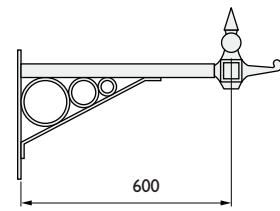

All brackets available in all 3 styles, other styles made to order

Ornate Styles

Simple Ornament
- S

Newcastle Scroll
- N

Edinburgh Hoop
- E

Change part number suffix to suit ornate style required

Pole Mounting Brackets

PT-1689-N

Ornate Pole top mounting bracket

PT-1689-N/SPT

Ornate pole top mount bracket for PTZ camera

PMB-1689-N (*Pole diameter)

Ornate pole mounting bracket

Ornate Poles

Wall Mounting Brackets

C-1689-N

Ornate corner mounting bracket

W-1689-N

Ornate wall mounting bracket

Also available in wall & corner mount up to 2000mm stand off Pt No. AW2058