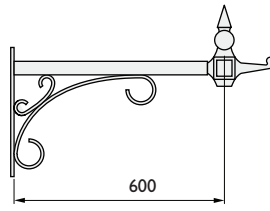

All brackets available in all 3 styles, other styles made to order

Ornate Styles

Simple Ornament
- S

Newcastle Scroll
- N

Edinburgh Hoop
- E

Change part number suffix to suit ornate style required

Pole Mounting Brackets

PT-1689-N

Ornate Pole top mounting bracket

PT-1689-N/SPT

Ornate pole top mount bracket for PTZ camera

PMB-1689-N (*Pole diameter)

Ornate pole mounting bracket

Ornate Poles

Wall Mounting Brackets

C-1689-N

Ornate corner mounting bracket

W-1689-N

Ornate wall mounting bracket

Also available in wall & corner mount up to 2000mm stand off Pt No. AW2058