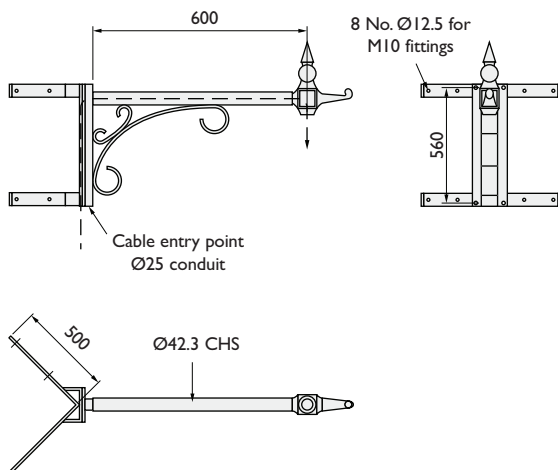

PT-1689-N

Ornate Pole top mounting bracket

PT-1689-N/SPT

Ornate pole top mount bracket for PTZ camera

PMB-1689-N (*Pole diameter)

Ornate pole mounting bracket

Ornate Poles

Wall Mounting Brackets

C-1689-N

Ornate corner mounting bracket

W-1689-N

Ornate wall mounting bracket

Also available in wall & corner mount up to 2000mm stand off Pt No. AW2058