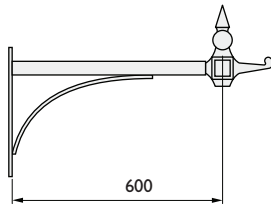

All brackets available in all 3 styles, other styles made to order

Ornate Styles

Simple Ornament
- S

Newcastle Scroll
- N

Edinburgh Hoop
- E

Change part number suffix to suit ornate style required

Pole Mounting Brackets

PT-1689-N

Ornate Pole top mounting bracket

PT-1689-N/SPT

Ornate pole top mount bracket for PTZ camera

PMB-1689-N (*Pole diameter)

Ornate pole mounting bracket

Ornate Poles

Wall Mounting Brackets

C-1689-N

Ornate corner mounting bracket

W-1689-N

Ornate wall mounting bracket

Also available in wall & corner mount up to 2000mm stand off Pt No. AW2058