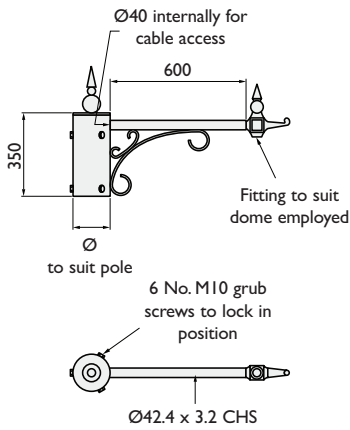

All brackets available in all 3 styles, other styles made to order

Ornate Styles

Simple Ornament
- S

Newcastle Scroll
- N

Edinburgh Hoop
- E

Change part number suffix to suit ornate style required

Pole Mounting Brackets

PT-1689-N

Ornate Pole top mounting bracket

PT-1689-N/SPT

Ornate pole top mount bracket for PTZ camera

PMB-1689-N (*Pole diameter)

Ornate pole mounting bracket

Ornate Poles

Wall Mounting Brackets

C-1689-N

Ornate corner mounting bracket

W-1689-N

Ornate wall mounting bracket

Also available in wall & corner mount up to 2000mm stand off Pt No. AW2058