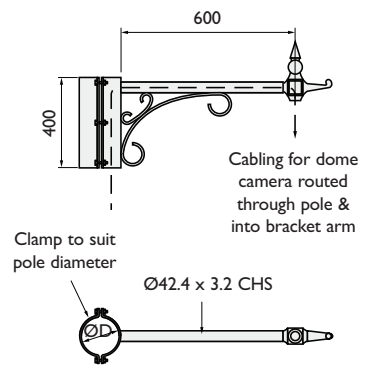

All brackets available in all 3 styles, other styles made to order

Ornate Styles

Simple Ornament
- S

Newcastle Scroll
- N

Edinburgh Hoop
- E

Change part number suffix to suit ornate style required

Pole Mounting Brackets

PT-1689-N

Ornate Pole top mounting bracket

PT-1689-N/SPT

Ornate pole top mount bracket for PTZ camera

PMB-1689-N (*Pole diameter)

Ornate pole mounting bracket

Ornate Poles

Wall Mounting Brackets

C-1689-N

Ornate corner mounting bracket

W-1689-N

Ornate wall mounting bracket

Also available in wall & corner mount up to 2000mm stand off Pt No. AW2058