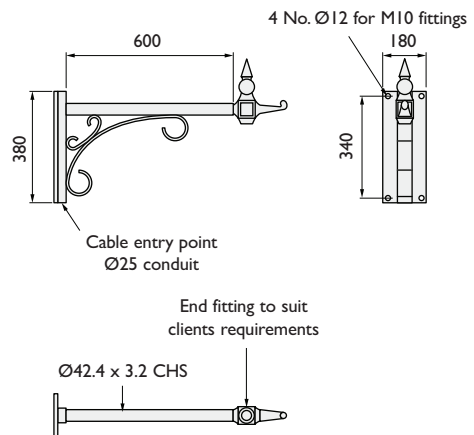

PT-1689-N

Ornate Pole top mounting bracket

PT-1689-N/SPT

Ornate pole top mount bracket for PTZ camera

PMB-1689-N (*Pole diameter)

Ornate pole mounting bracket

Ornate Poles

Wall Mounting Brackets

C-1689-N

Ornate corner mounting bracket

W-1689-N

Ornate wall mounting bracket

Also available in wall & corner mount up to 2000mm stand off Pt No. AW2058