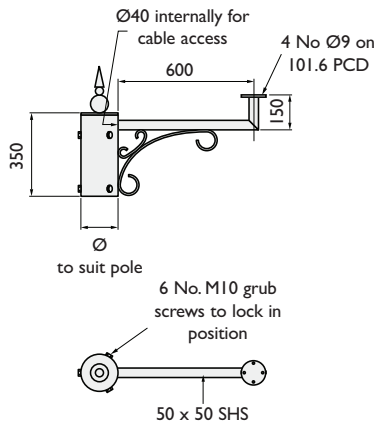

All brackets available in all 3 styles, other styles made to order

Ornate Styles

Simple Ornament
- S

Newcastle Scroll
- N

Edinburgh Hoop
- E

Change part number suffix to suit ornate style required

Pole Mounting Brackets

PT-1689-N

Ornate Pole top mounting bracket

PT-1689-N/SPT

Ornate pole top mount bracket for PTZ camera

PMB-1689-N (*Pole diameter)

Ornate pole mounting bracket

Ornate Poles

Wall Mounting Brackets

C-1689-N

Ornate corner mounting bracket

W-1689-N

Ornate wall mounting bracket

Also available in wall & corner mount up to 2000mm stand off Pt No. AW2058