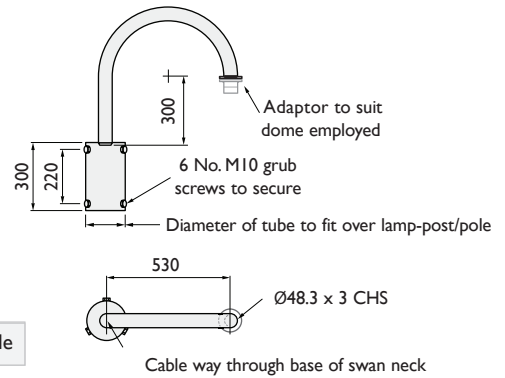

## Pole Top Mounted Swan Neck

### PT(Ø\*) I699/H (\* Pole diameter)

Pole top mount half swan neck

### PT(Ø\*) I699/F (\* Pole diameter)

Pole top mount full swan neck

Double, triple & quad brackets available

## Detail of Swan Neck (Screw in)

Produces aesthetic connection of swan neck and enables 360° orientation