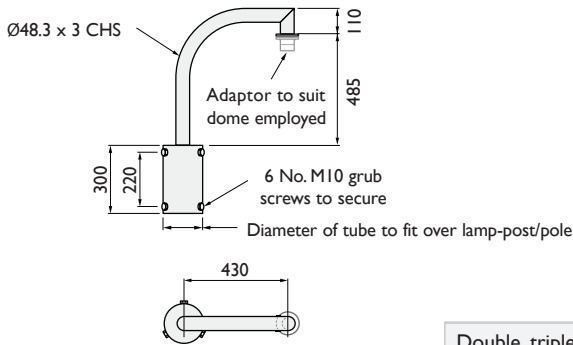

## Pole Top Mounted Swan Neck

### PT(Ø\*) I699/H (\* Pole diameter)

Pole top mount half swan neck

### PT(Ø\*) I699/F (\* Pole diameter)

Pole top mount full swan neck

Double, triple & quad brackets available

### AWI723/OF

Sweeping swan neck

For 15 - 18" Domes (ornate option shown)