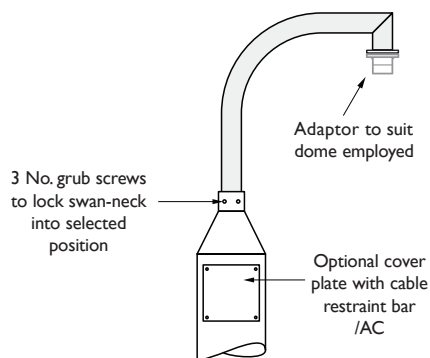

### AWI723/OF

Sweeping swan neck

For 15 - 18" Domes (ornate option shown)

## Detail of Swan Neck (Screw in)

Produces aesthetic connection of swan neck and enables 360° orientation