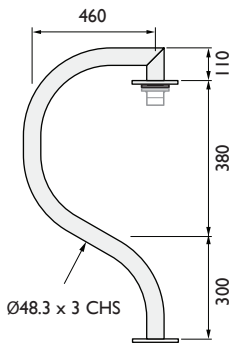

### PT(Ø\*) I699/H (\* Pole diameter)

Pole top mount half swan neck

### PT(Ø\*) I699/F (\* Pole diameter)

Pole top mount full swan neck

Double, triple & quad brackets available

### AWI723

Sweeping swan neck

For 6 - 8" Domes

### AWI723/OF

Sweeping swan neck

For 15 - 18" Domes (ornate option shown)