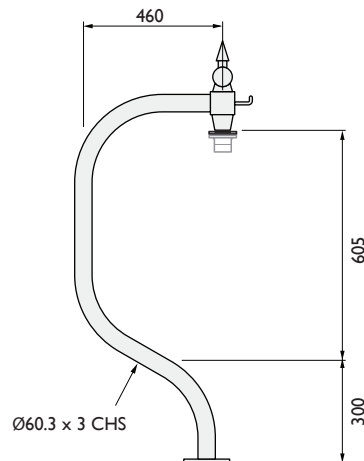

### PT(Ø\*) I699/H (\* Pole diameter)

Pole top mount half swan neck

### AWI723

Sweeping swan neck

For 6 - 8" Domes

### AWI723/OF

Sweeping swan neck

For 15 - 18" Domes (ornate option shown)

## Detail of Swan Neck (Screw in)

Produces aesthetic connection of swan neck and enables 360° orientation