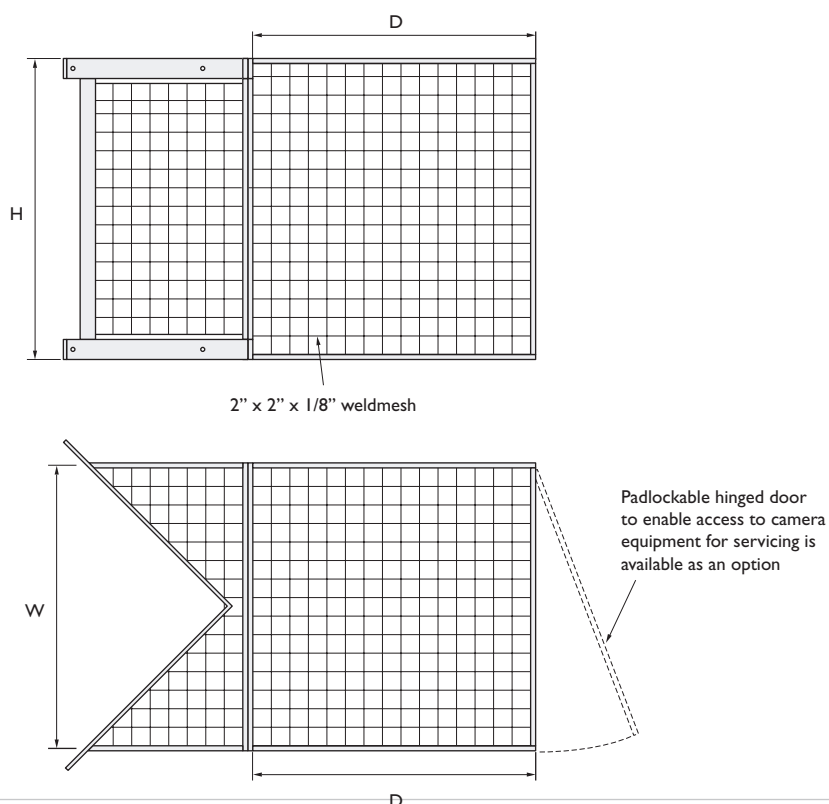

Corner mounted cage

Typical Dimensions

	D	H	W
Fixed camera	600	600	600
PTZ camera	1100	1100	700

- Cages can be painted matt black over galvanising to reduce I/R reflection.
- Dimensions are typical and can vary to suit application. Please specify.