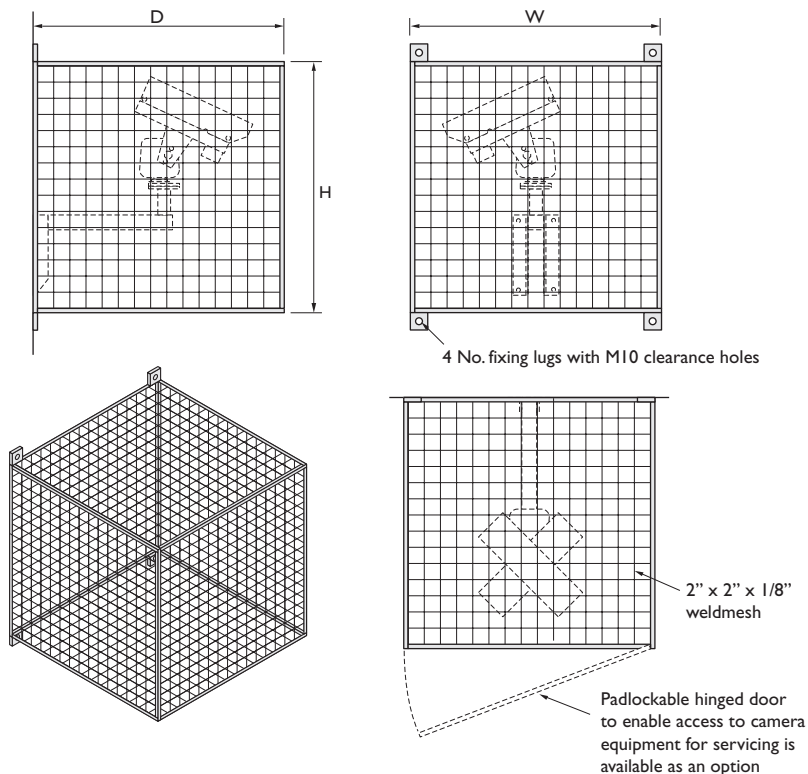

→ Wall Mounted Brackets

Wall Mounted Cages

Flat wall mounted cage

Typical Dimensions

	D	H	W
Fixed camera	600	600	600
PTZ camera	1100	1100	700

● Stock items

- Cages can be painted matt black over galvanising to reduce I/R reflection.
- Dimensions are typical and can vary to suit application. Please specify.