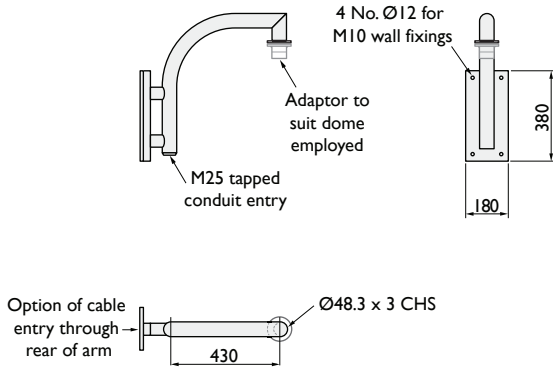

Wall & Corner Swan Neck Brackets

HALF

W-1699/H
Flat Wall mount

C-1699/H
Corner mount

FULL

W-1699/F
Flat Wall mount

C-1699/F
Corner mount