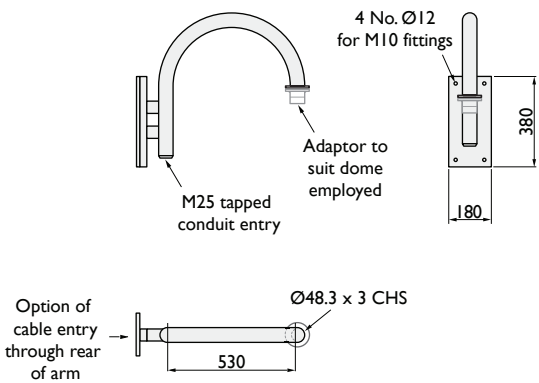

Wall & Corner Swan Neck Brackets

HALF

W-1699/H
Flat Wall mount

C-1699/H
Corner mount

FULL

W-1699/F
Flat Wall mount

C-1699/F
Corner mount