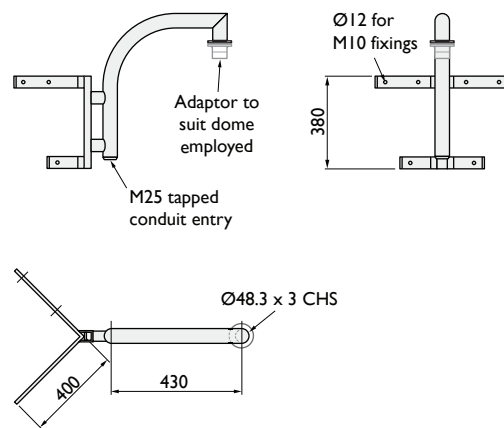

Wall & Corner Swan Neck Brackets

HALF

W-1699/H
Flat Wall mount

C-1699/H
Corner mount

FULL

W-1699/F
Flat Wall mount

C-1699/F
Corner mount